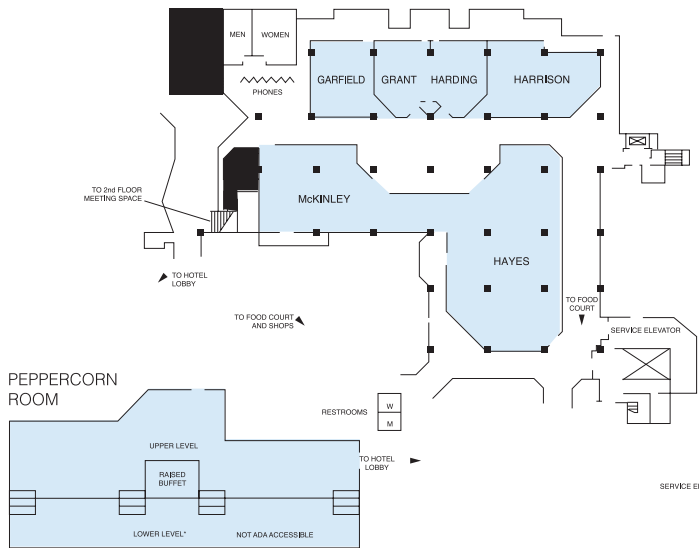

MEETING ROOMS FIRST FLOOR