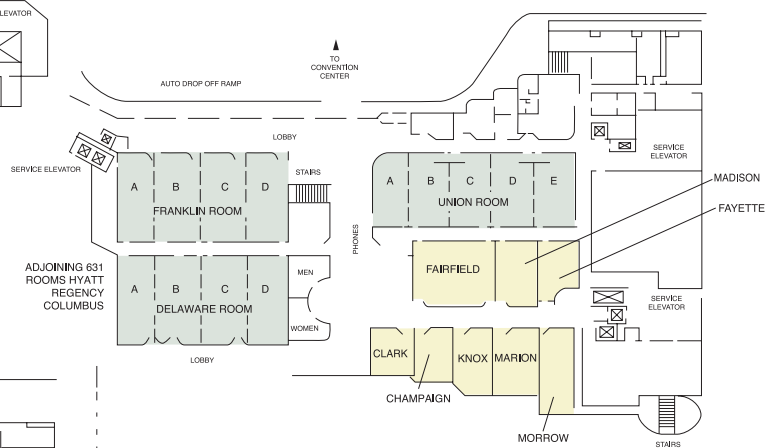

MEETING ROOMS SECOND FLOOR