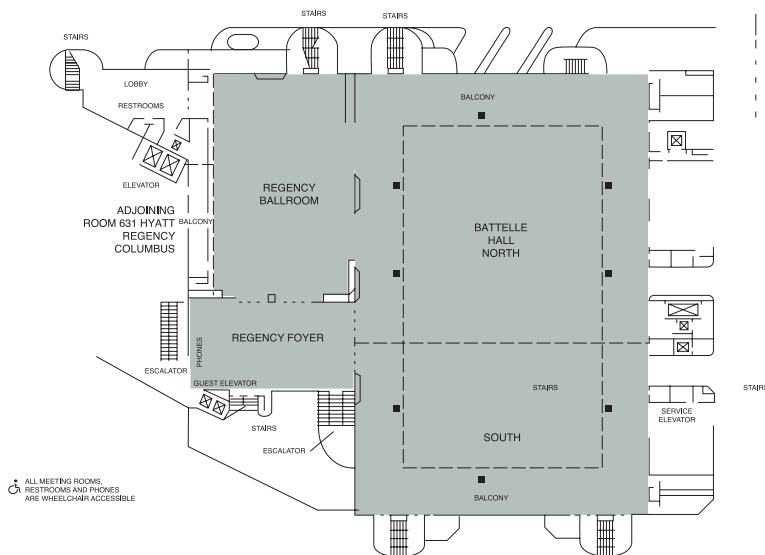

REGENCY BALLROOM AND EXHIBIT ROOM THIRD FLOOR